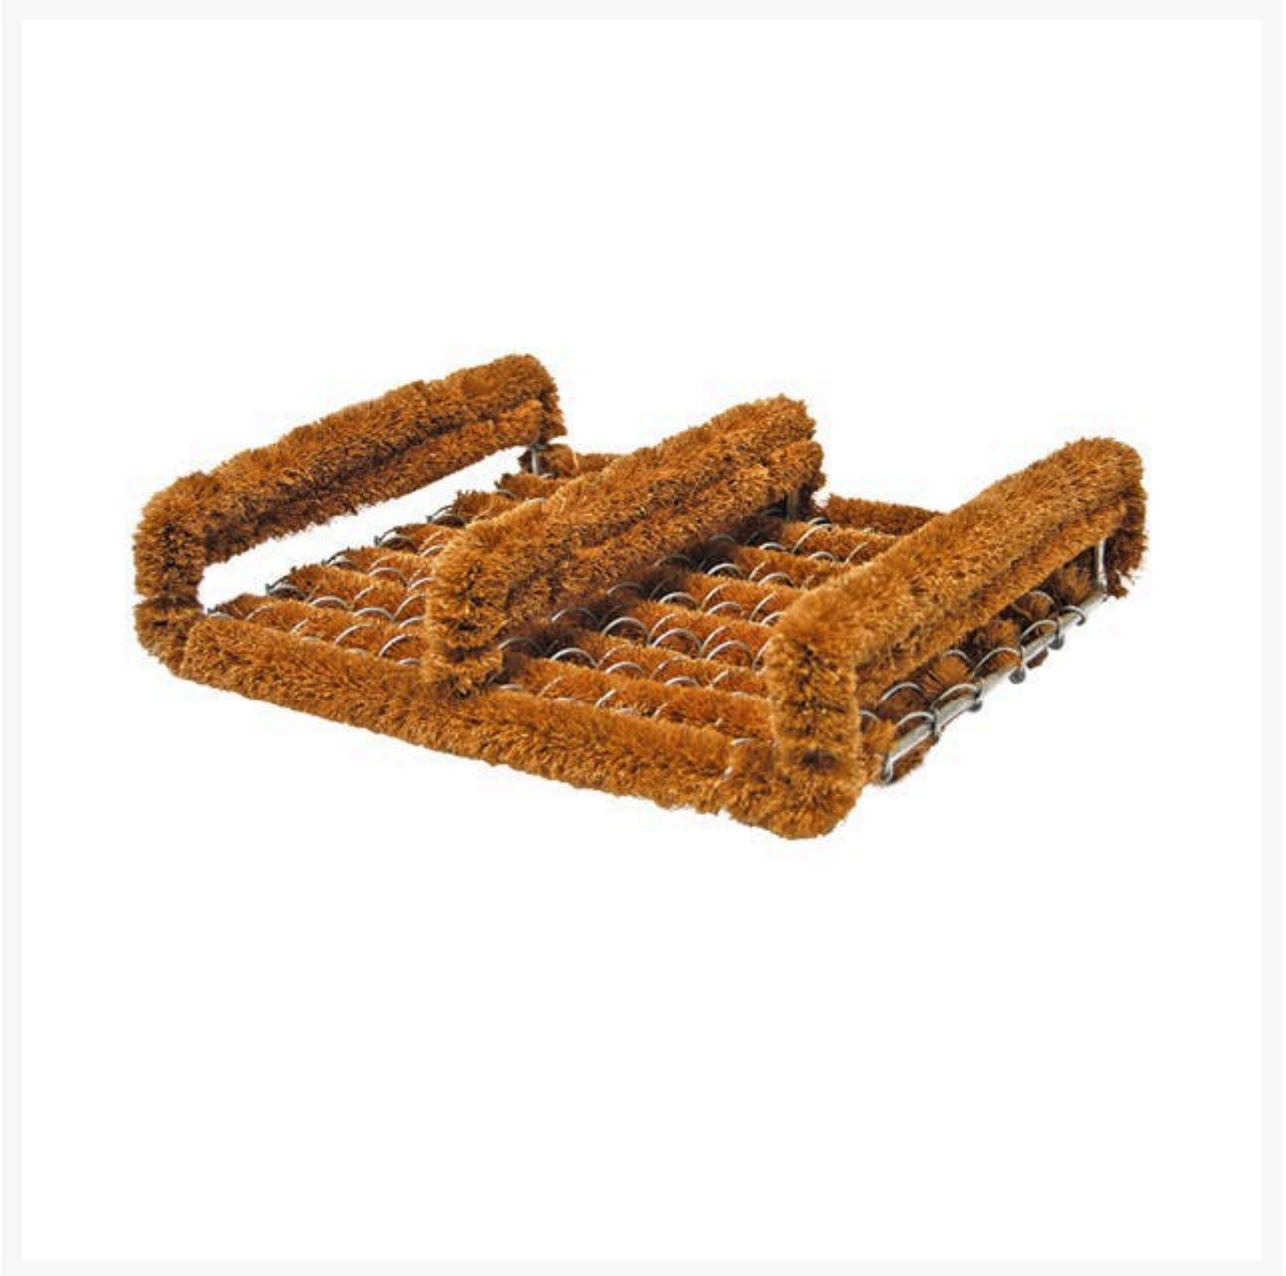

Bottlebrush Boot Scraper Mat

Product Images

Description

Reduce cleaning costs by stopping dirt BEFORE it gets inside your building.

- The Bottlebrush Boot Scraper Mat cleans both sides and the base of shoes prior to people enter your facility.
- Bottlebrush Scraper Mats also help to prevent falls caused by slippery surfaces at your entrance.

- Manufactured using durable galvanised wire.
- Coir "Bottlebrush" fibres scrub shoes clean.
- **Mat Size: 330mm x 320mm**

Additional Information

| | |
|----------|----------|
| Brand | MatTEK® |
| Mat Type | Entrance |