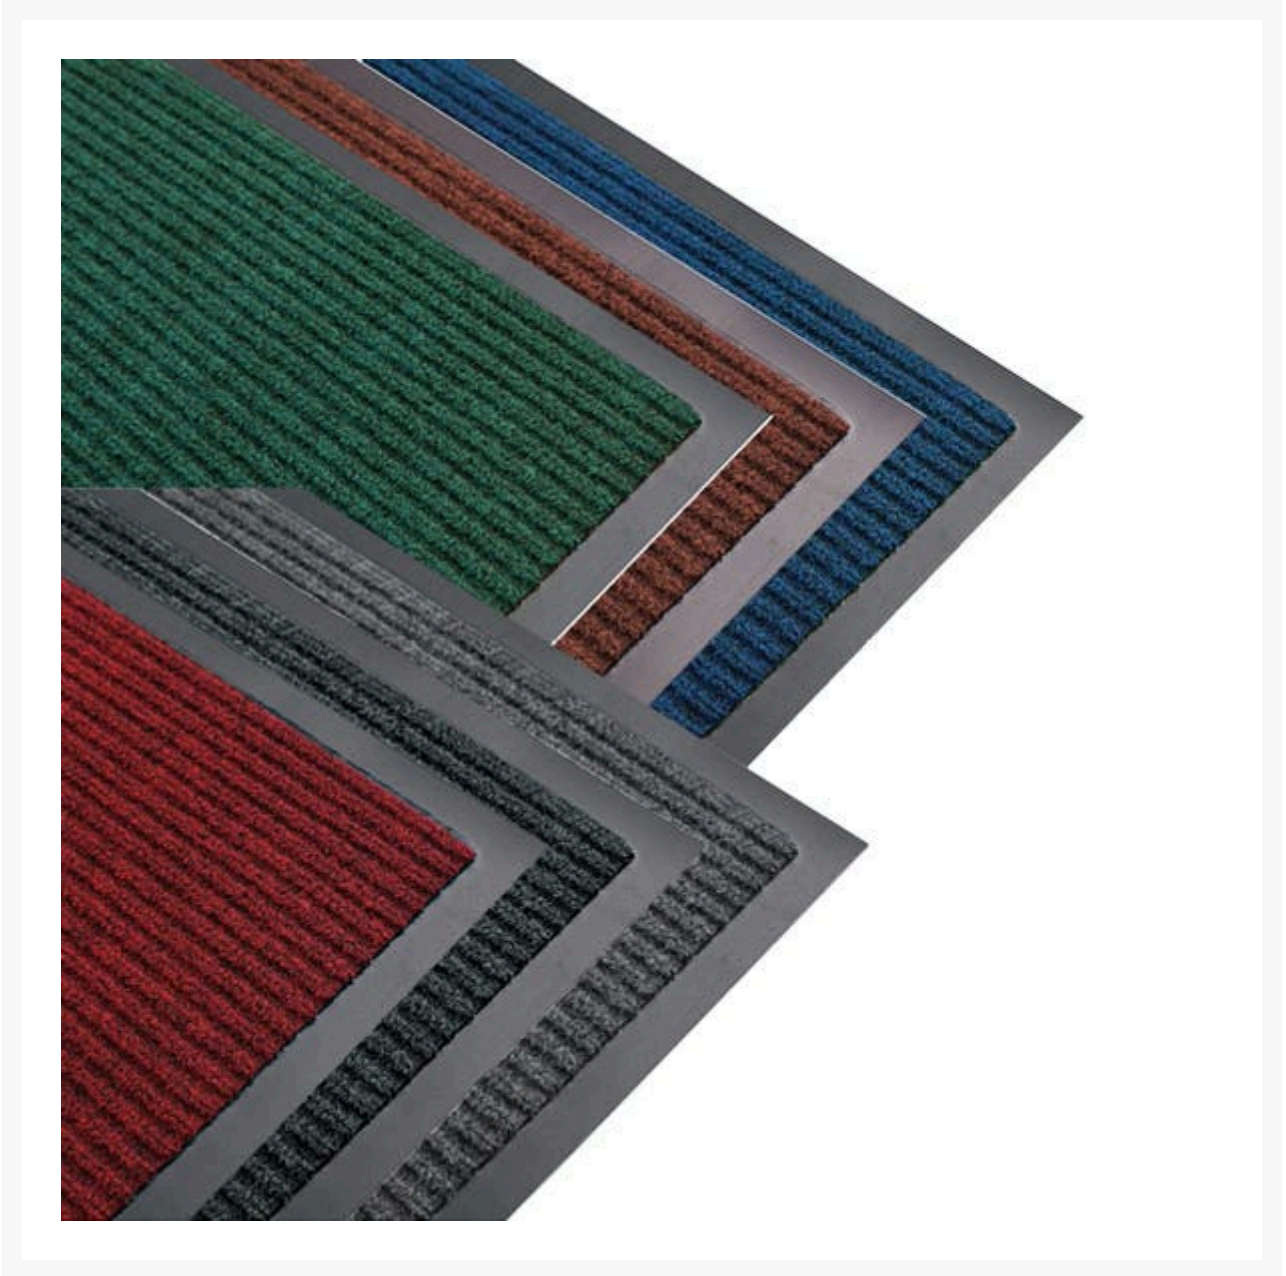

Ribbed Entrance Mats

Product Images

Description

Effective and economical entrance mat for medium traffic entrances.

- Attractive bi-level ribbed construction traps and scrapes dirt.
- Solution-dyed fibres to prevent fading.

- Easy to clean and dries quickly.
- Durable non-skid PVC backing and borders.
- Available in 3 sizes and 6 colours for any application.

Additional Information

Brand	MatTEK®
Mat Type	Entrance

Product Options

Mat Colour:	Blue
	Brown
	Green
	Grey
	Pepper
	Red
Mat Size:	600 x 900mm
	900 x 1500mm
	1200 x 1800mm