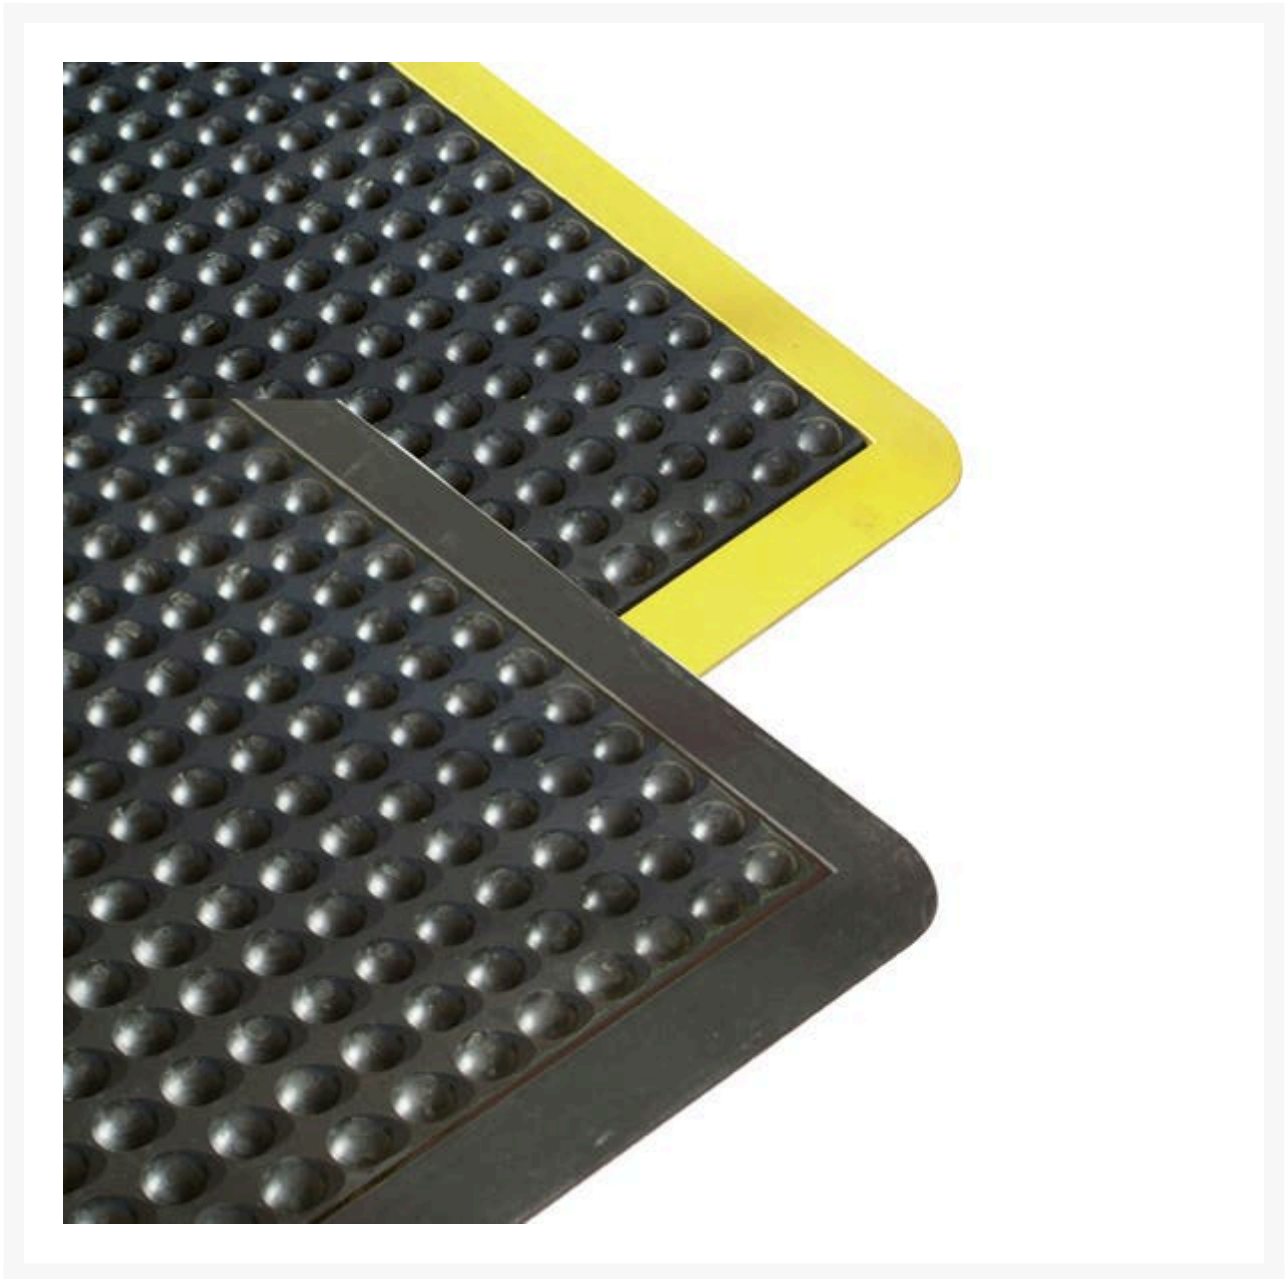

Ergo Tred Anti-Fatigue Mats

Product Images

Description

The Ergo Tred Anti-Fatigue Mat features a domed surface ergonomically designed to give maximum comfort and improve circulation.

- Suitable for dry areas or slightly moist areas.
- Bevelled edges on all four sides reduce the risk of trips.

- Available with a yellow safety border on all 4 sides.
- Can be custom made to most shape and size requirements.

Additional Information

Brand	MatTEK®
Mat Type	Anti Fatigue

Product Options

Mat Colour:	Black
	Black (with Yellow Border)
Mat Size:	600 x 900mm
	900 x 1200mm