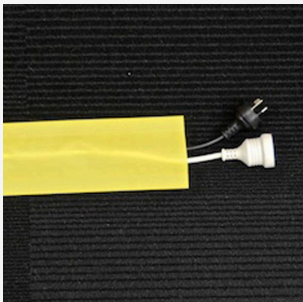

Secure Cord (Yellow)

Product Images

Description

The Secure Cord new product secures wires and cables to carpeted areas reducing the possibility of tripping or falling.

- Secure Cord grips so tightly to all loop pile carpeted surfaces that it won't be dislodged by commercial cleaners or vacuums.
- Sleek one-piece construction gives Secure Cord a professional appearance suitable for boardrooms and offices.

- Tough polymer construction means it will stand up to tougher applications including job sites and construction zones.
- Can be rolled up and reused thousands of times without reduction in performance.
- 3 sizes available: 2m, 10m and 25m (25m roll comes in a handy box).
- Colour: Yellow

Products in this set

100mm x 2m Yellow Secure Cord

100mm x 10m Yellow Secure Cord

100mm x 25m Yellow Secure Cord