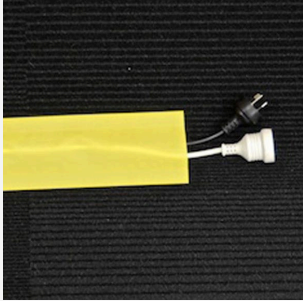

Secure Cord (Yellow)

Product Images

Description

The Secure Cord new product secures wires and cables to carpeted areas reducing the possibility of tripping or falling.

- Secure Cord grips so tightly to all loop pile carpeted surfaces that it won't be dislodged by commercial cleaners or vacuums.
- Sleek one-piece construction gives Secure Cord a professional appearance suitable for boardrooms and offices.

- Tough polymer construction means it will stand up to tougher applications including job sites and construction zones.
- Can be rolled up and reused thousands of times without reduction in performance.
- 3 sizes available: 2m, 10m and 25m (25m roll comes in a handy box).
- Colour: Yellow

Products in this set

100mm x 2m Yellow Secure Cord

100mm x 10m Yellow Secure Cord

100mm x 25m Yellow Secure Cord