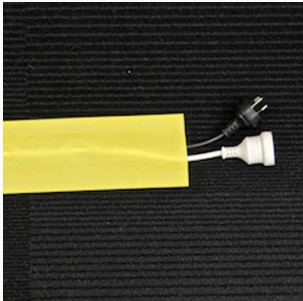

Secure Cord (Yellow)

Product Images

Description

The Secure Cord new product secures wires and cables to carpeted areas reducing the possibility of tripping or falling.

- Secure Cord grips so tightly to all loop pile carpeted surfaces that it won't be dislodged by commercial cleaners or vacuums.
- Sleek one-piece construction gives Secure Cord a professional appearance suitable for boardrooms and offices.

- Tough polymer construction means it will stand up to tougher applications including job sites and construction zones.
- Can be rolled up and reused thousands of times without reduction in performance.
- 3 sizes available: 2m, 10m and 25m (25m roll comes in a handy box).
- Colour: Yellow

Products in this set

100mm x 2m Yellow Secure Cord

100mm x 10m Yellow Secure Cord

100mm x 25m Yellow Secure Cord