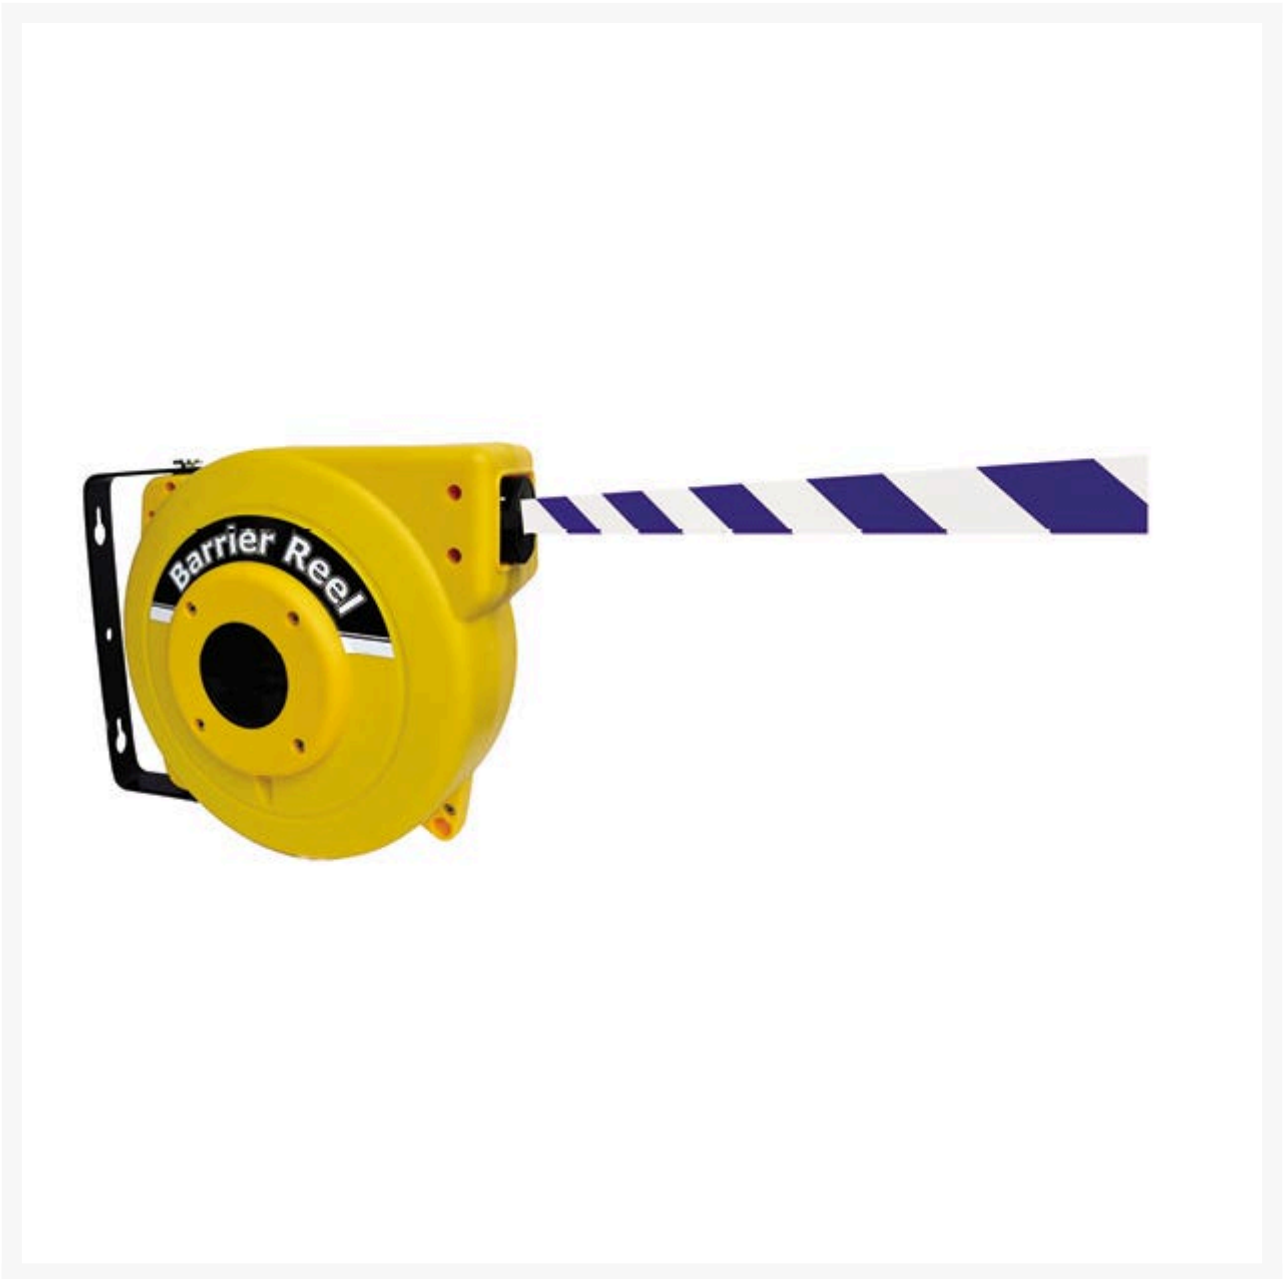

Hi-Vis Mini Barrier Reel Blue/White

Product Images

Description

These hi-vis mini barrier reels are ideally suited to industrial and commercial situations where a safety barrier is required to keep people from entering an unsafe or restricted area. Ideally used to restrict people from entering warehouse roller doors, forklift thoroughfares or to

section off maintenance areas, among many other uses.

- **Easily mounted to a wall with the included brackets.**
- Barrier webbing can be pulled across and placed onto the receiving bracket on the opposite wall as required.
- Neat & tidy design means there is no loose webbing lying around or needs for manual recoiling.
- Designed to easily and quickly retract when access is required by trucks or forklifts.
- Under constant tension with positive rewind action.
- Steel mounting bracket supplied allows 180° swivel action.

What's included?

- **1 x Mini Barrier Reel.**
- **1 x Mounting Bracket** suitable for wall mounting applications.
- **1 x Receiving Bracket** to secure the end of your tape to the wall.

Extras

Additional [Receiving Brackets](#) are available separately.

[Yellow/Black Caution](#)

Additional Information

Colour	Red
Webbing Colour	Blue/White

Product Options

Barrier length:	5 metres
	10 metres
	15 metres