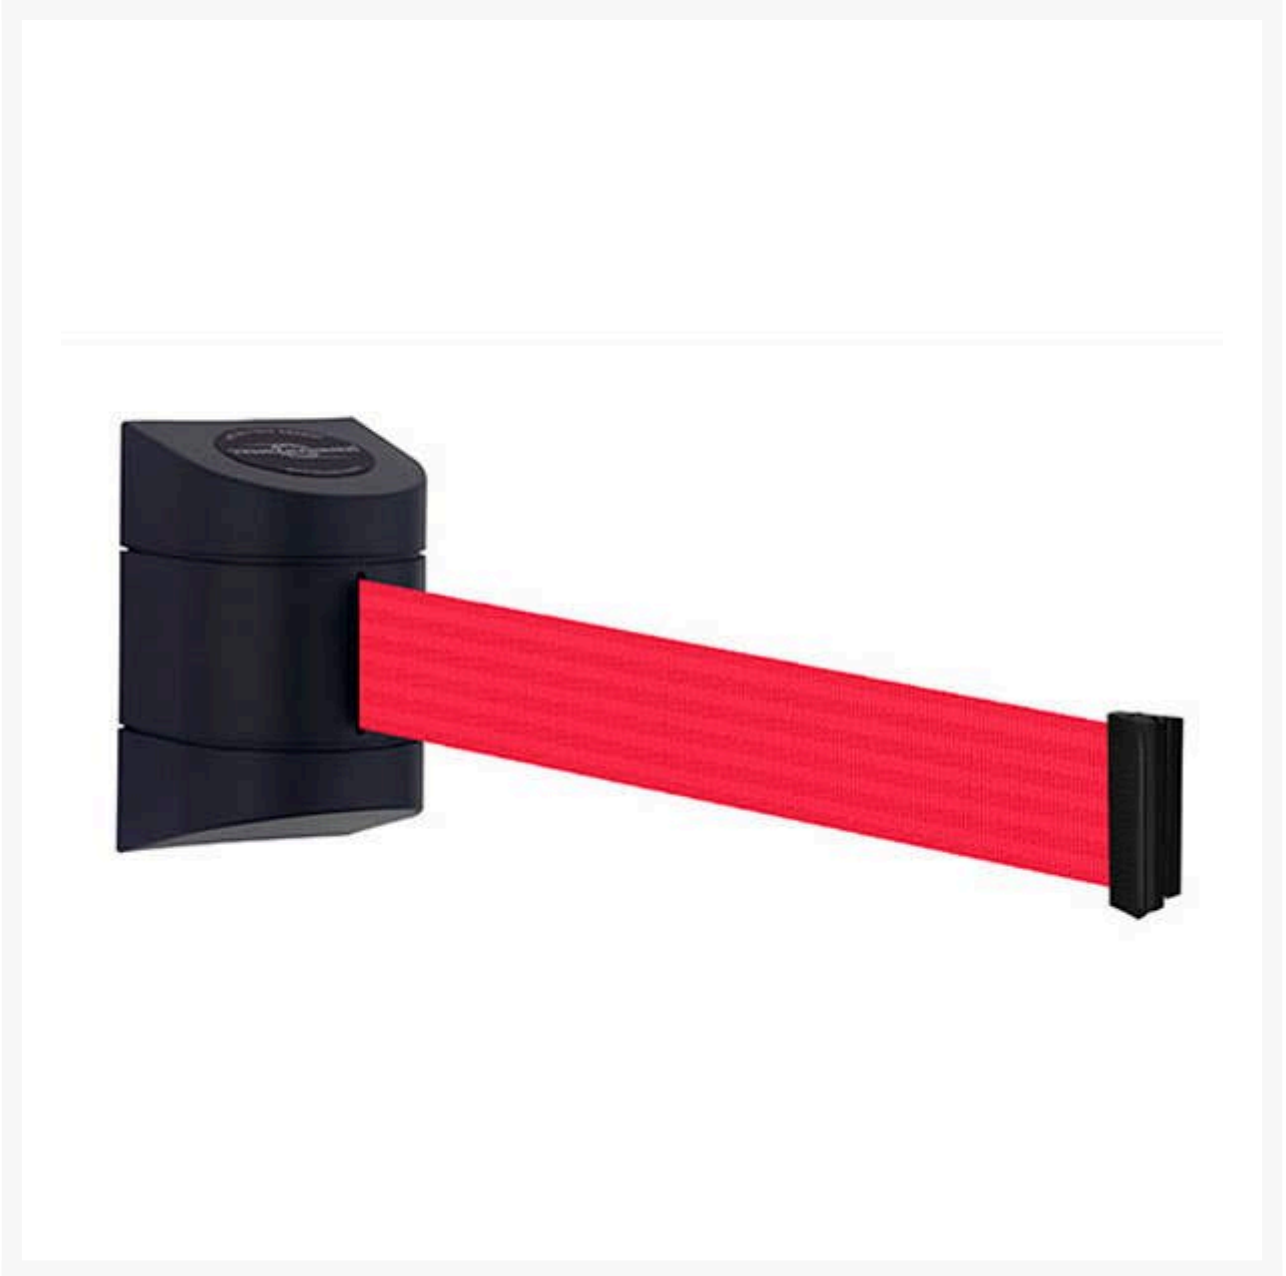

Wall Mount Tensabarrier® Red

Product Images

Short Description

Wall Mount Tensabarrier® Red

Description

This is the perfect barrier to restrict access to the area you need to without taking up a lot of space. The red webbing stands out, making this barrier a stylish and flexible option, that is easy to use and install.

Tensabarrier® is the world's leading quality retractable barrier brand. Based in the UK and made to the strictest quality standards. Read more about Tensabarrier® [here](#).

Tensabarrier® wall mount barriers are ideal for areas requiring periodic access restriction without taking up floor space. As part of the Tensabarrier® product line, the world's original retractable webbing barrier system, our wall units use the same retracting mechanism as the floor standing Tensabarrier® posts.

- Available in four webbing sizes - 2.3, 4.6, 7.7 and 8.5 metres.
- Webbing has an anti-tamper tape end.
- A wall clip for attaching the retractable barrier is also included.

What's included?

- **1 x Tensabarrier® Wall Mount Barrier**
- **1 x Wall Receiver**

Colour	Red
Brand	Tensabarrier®
Webbing Colour	Red

Product Options

Barrier length:	2.3 metres
	4.6 metres
	7.7 metres
	8.5 metres