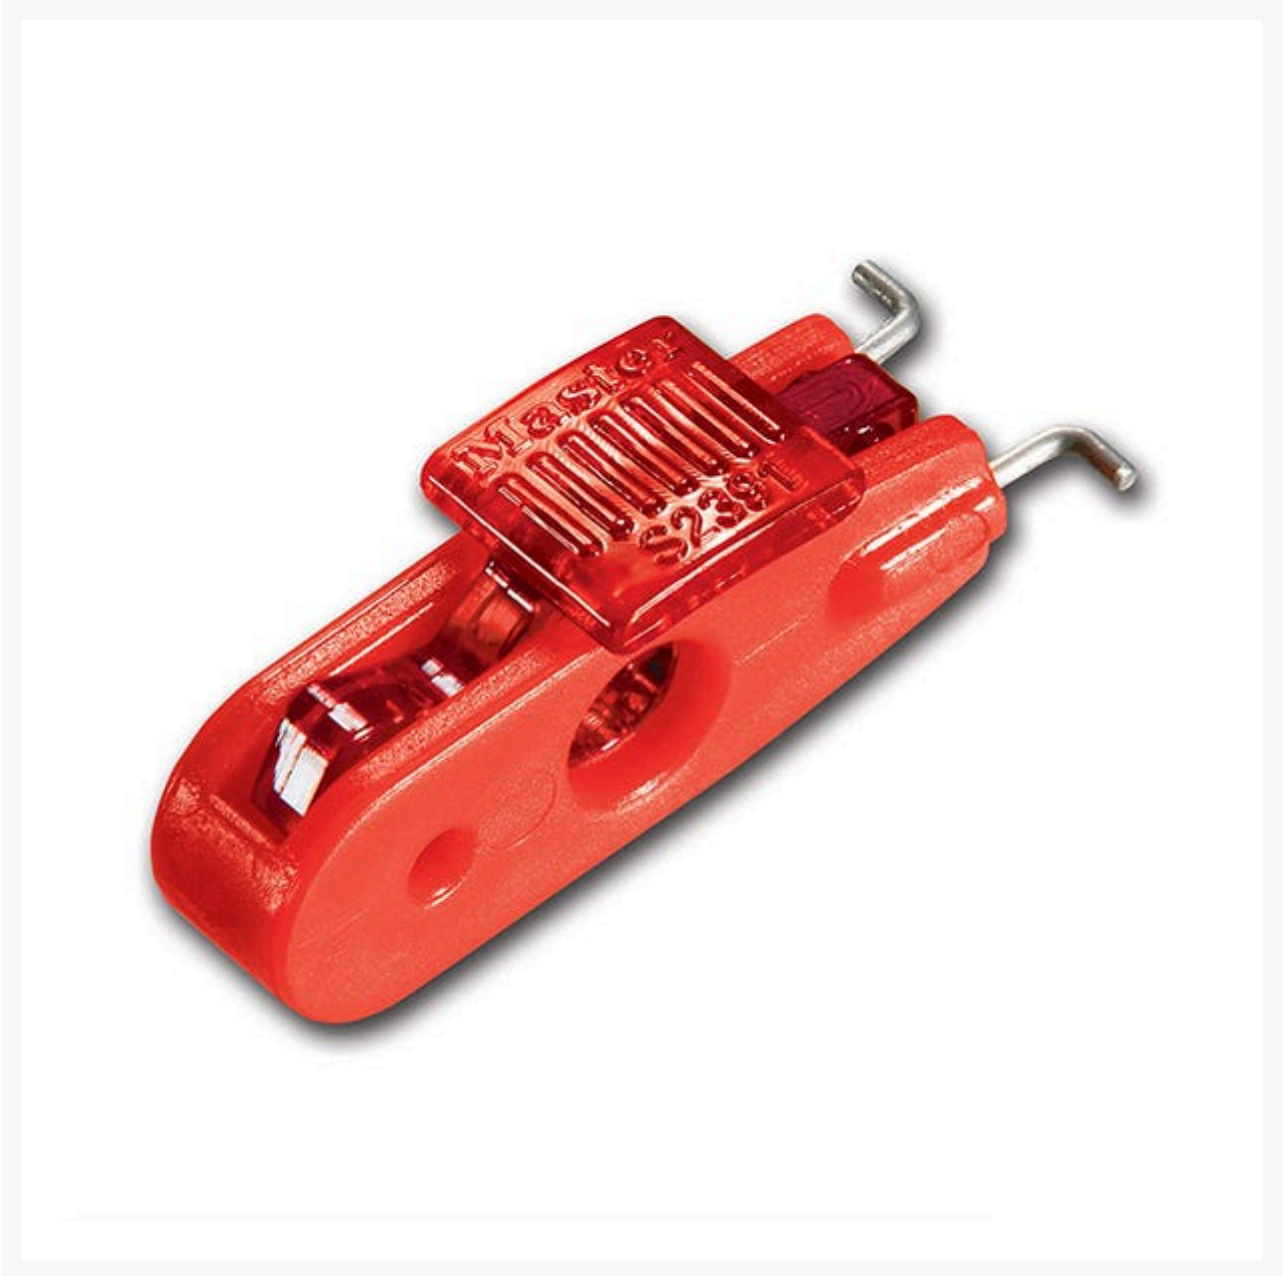

Miniature Circuit Breaker Lockout (11mm-13mm)

Product Images

---

Description

---

Effectively lockout miniature circuit breakers. The miniature circuit breakers are quick and easy to apply. Works with all Master Lock Safety padlocks and lockout hasps.

## Additional Information

---

Brand	Master Lock®
Lockout Type	Electrical Lockout
Dimensions	11mm-13mm