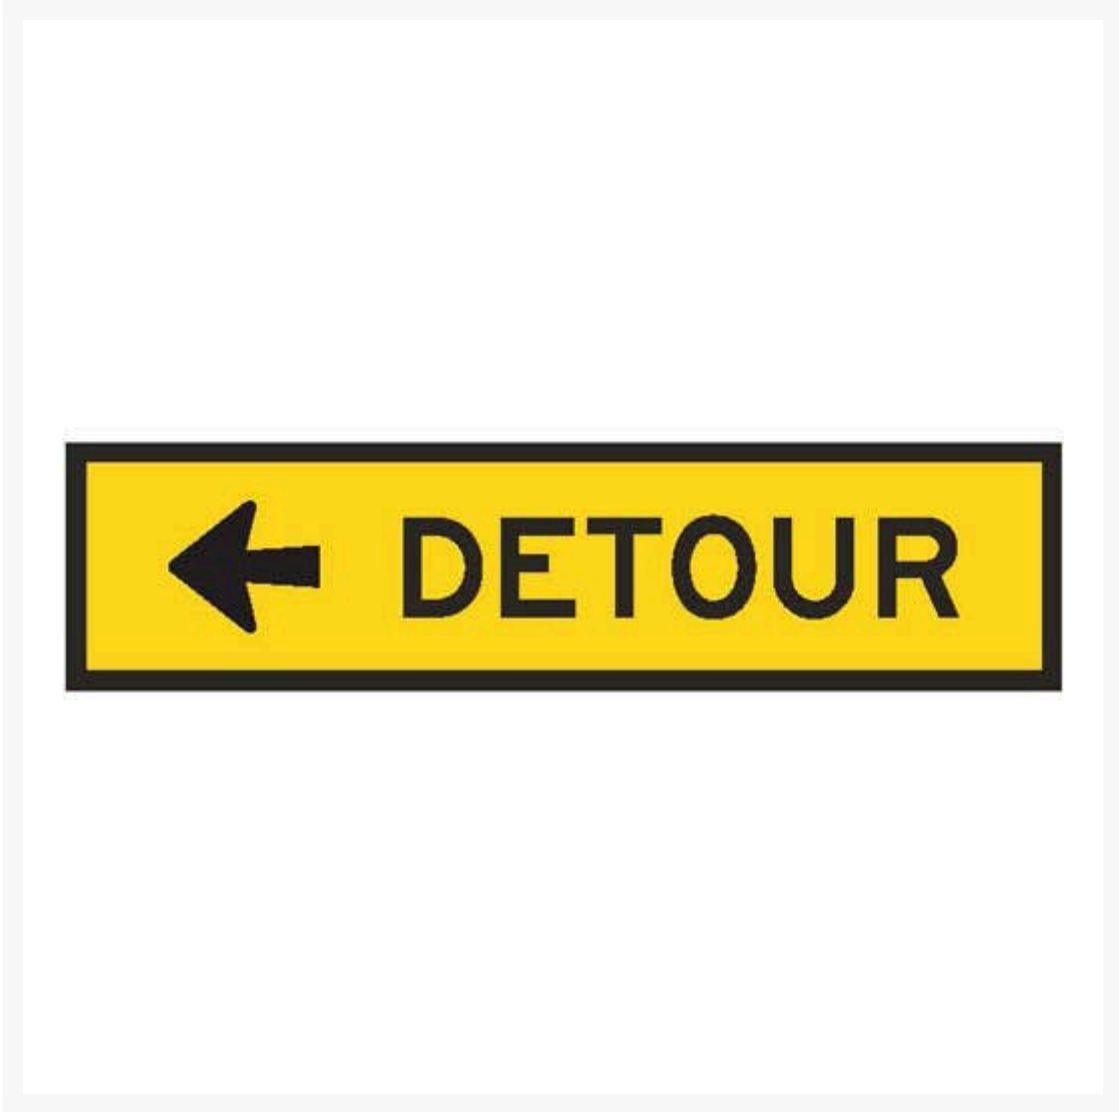

Detour (Arrow Left) - Multi-Message Sign

## Description

---

Mix and match to suit your specified traffic control requirements with our multi-message road sign system. All signs feature Class 1 or Class 1W reflective material and are made from light weight corflute to minimise your load when working onsite.